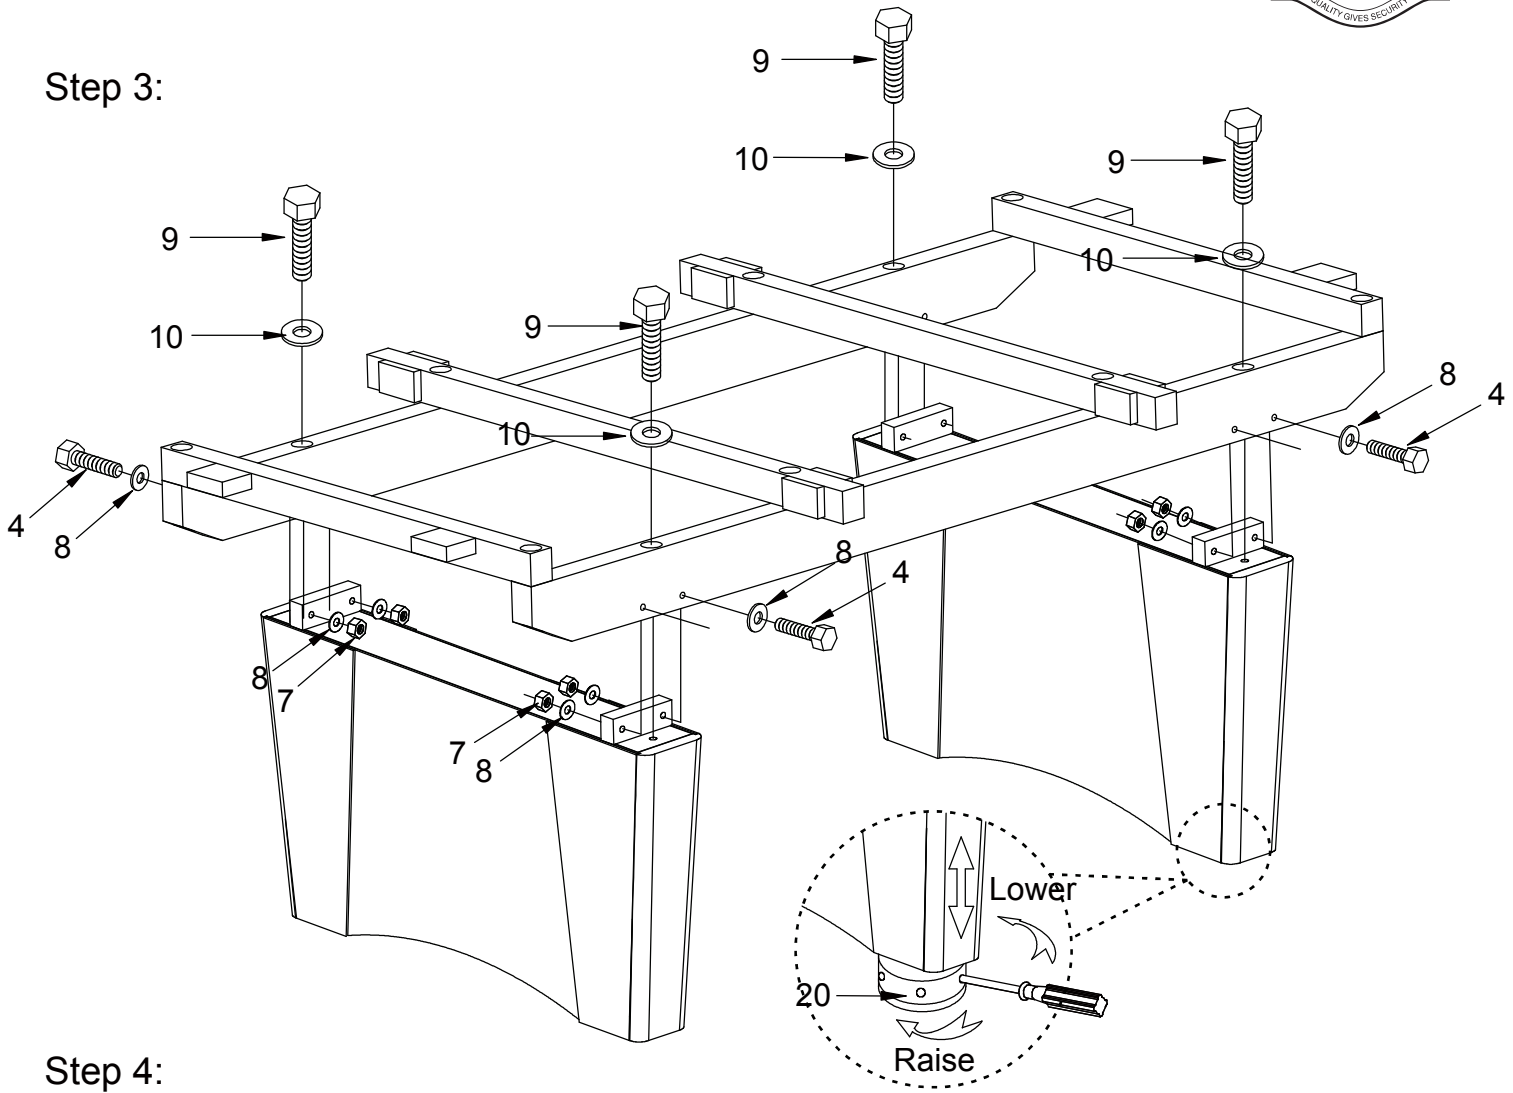

Step 3:

Step 4: