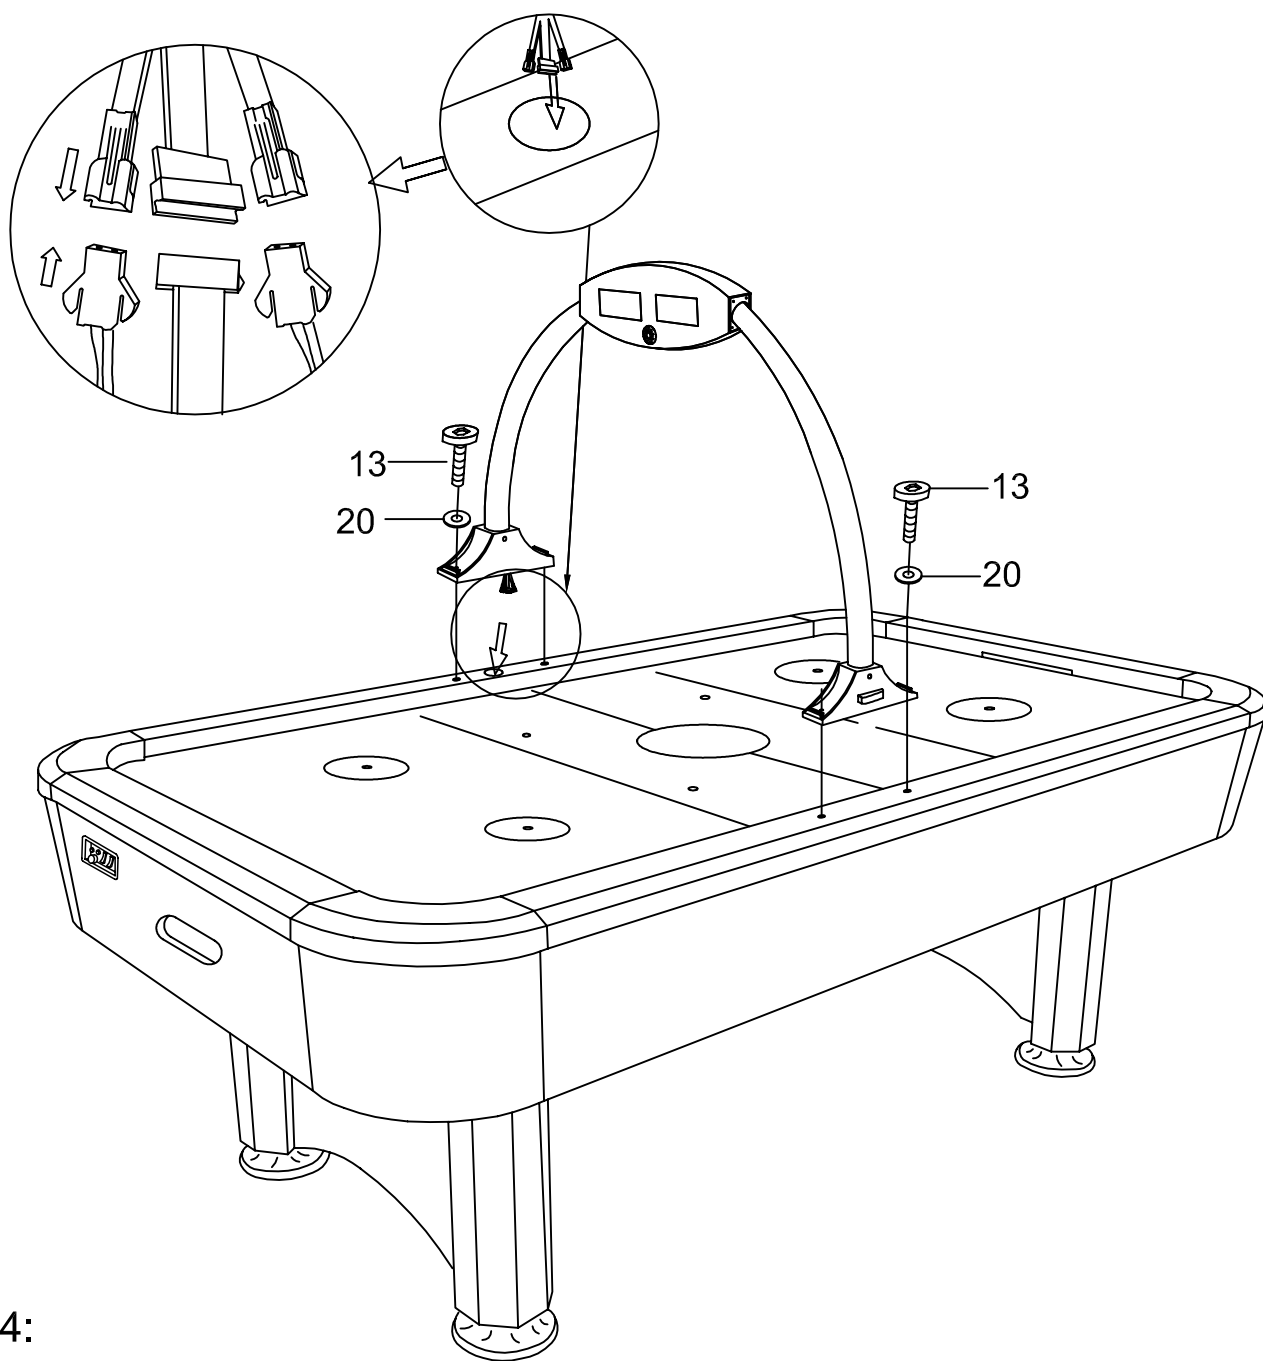

Step 3:

Step 4: