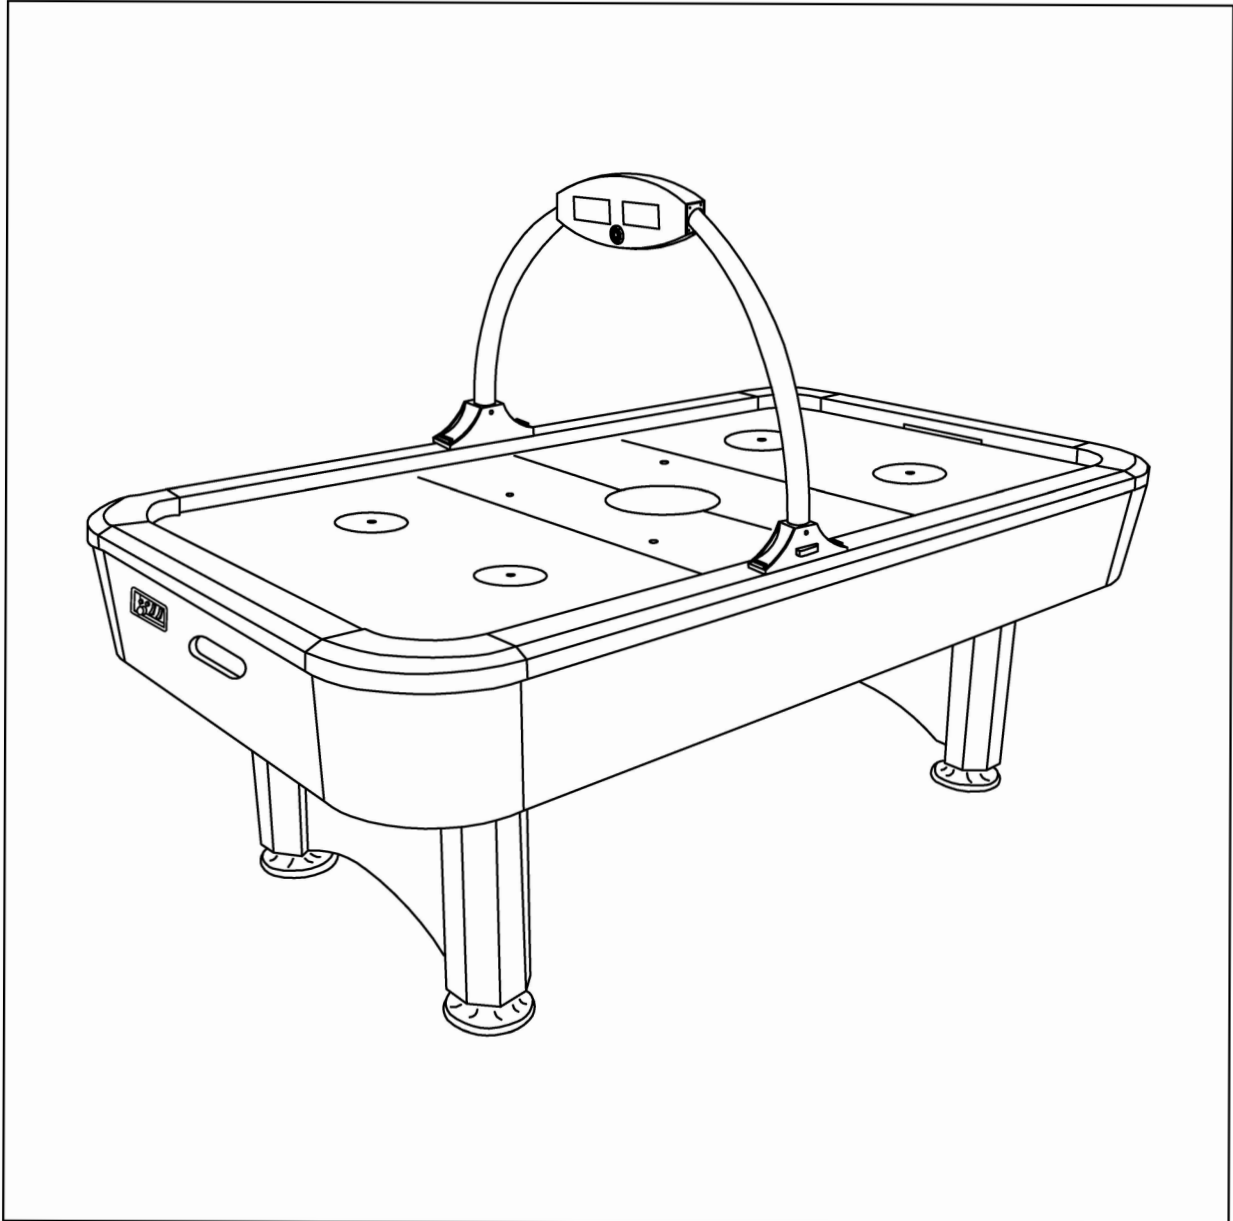

# Air Hockey Table

Item-No.: 6011.137

# Parts List

<p>#1</p>  <p>Main Frame 1 piece</p>	<p>#2</p>  <p>Leg 4 pieces</p>	<p>#3</p>  <p>Leg panel 2 pieces</p>	<p>#4</p>  <p>Leg leveler 4 pieces</p>
<p>#5</p>  <p>Scorer 1 piece</p>	<p>#6</p>  <p>Scorer support 2 pieces</p>	<p>#7</p>  <p>Fixed seat 2 pieces</p>	<p>#8</p>  <p>Adapter 1 piece</p>
<p>#9</p>  <p>3/8"X1-1/2" Bolt 12 pieces</p>	<p>#10</p>  <p>3/8" Washer 12 pieces</p>	<p>#11</p>  <p>1/4"X1-1/2" Bolt 8 pieces</p>	<p>#12</p>  <p>1/4" Washer 8 pieces</p>
<p>#13</p>  <p>3/16"X5/8" Bolt 12 pieces</p>	<p>#14</p>  <p>1/4"x2-3/8" Bolt 2 pieces</p>	<p>#15</p>  <p>Pusher 4 pieces</p>	<p>#16</p>  <p>Pusher felt sticker 4 pieces</p>
<p>#17</p>  <p>Puck 4 pieces</p>	<p>#18</p>  <p>Allen wrench 1 piece</p>	<p>#19</p>  <p>1/4" Nut 2 pieces</p>	<p>#20</p>  <p>3/16" Washer 12 pieces</p>
<p>#21</p>  <p>Wrench 1 piece</p>			