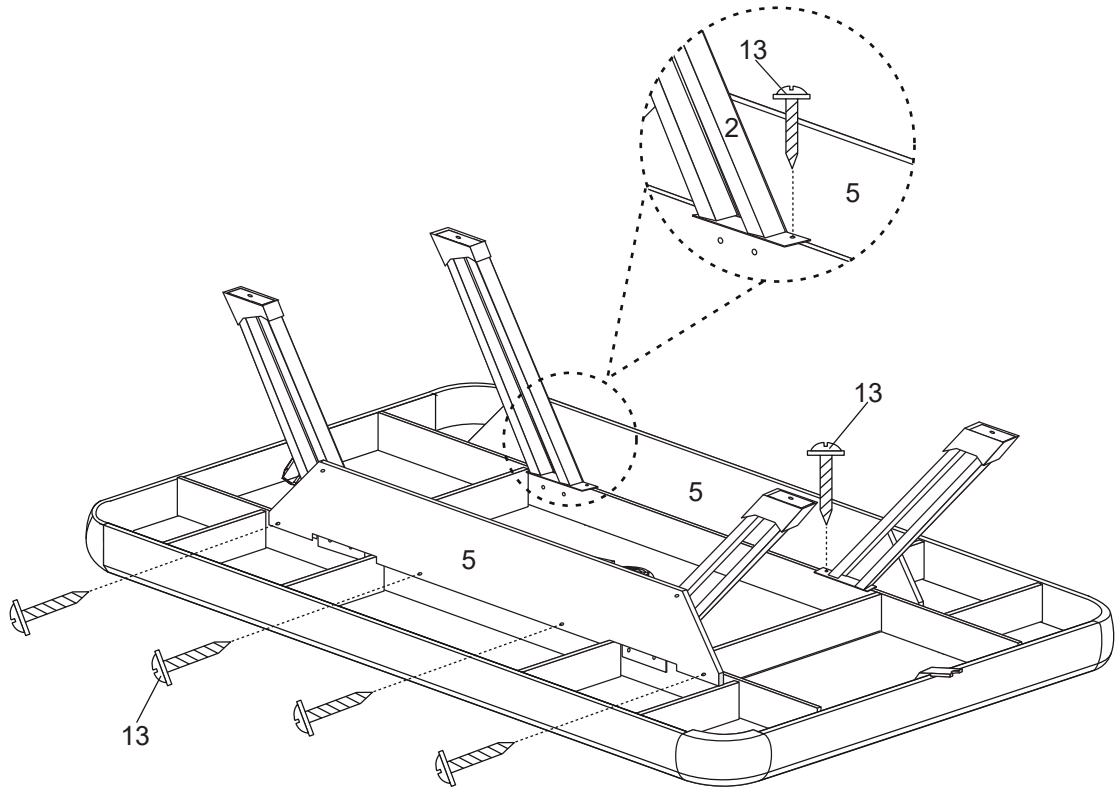

Buffalo Airhockey Glider

Item-No: 6011.012

Parts List

<p>#1</p>  <p>Main Frame 1 piece</p>	<p>#2</p>  <p>Leg A 2 pieces</p>	<p>#3</p>  <p>Leg B 2 pieces</p>	<p>#4</p>  <p>End Leg Panel 2 pieces</p>
<p>#5</p>  <p>Side Leg Panel 2 pieces</p>	<p>#6</p>  <p>Goal Box-A 2 pieces</p>	<p>#7</p>  <p>Puck Collection 2 pieces</p>	<p>#8</p>  <p>Leg Leveler 4 pieces</p>
<p>#9</p>  <p>5/16" X1-1/2" Bolt 12 pieces</p>	<p>#10</p>  <p>1/4" X2-3/4" Bolt 8 pieces</p>	<p>#11</p>  <p>P3.5X19mm Screw 8 pieces</p>	<p>#12</p>  <p>1/4" Lock Nut 12 pieces</p>
<p>#13</p>  <p>T4X32mm Screw 12 pieces</p>	<p>#14</p>  <p>T4X12mm Screw 20 pieces</p>	<p>#15</p>  <p>1/4" Spring 12 pieces</p>	<p>#16</p>  <p>5/16" Spring 12 pieces</p>
<p>#17</p>  <p>1/4" X3" Bolt 4 pieces</p>	<p>#18</p>  <p>1/4" Washer 12 pieces</p>	<p>#19</p>  <p>F4X32mm Screw 4 pieces</p>	<p>#20</p>  <p>Felt Pad 4 pieces</p>
<p>#21</p>  <p>Puck 4 pieces</p>	<p>#22</p>  <p>Electronic Scorer-A 1 piece</p>	<p>#23</p>  <p>Electronic Scorer-B 2 pieces</p>	<p>#24</p>  <p>Electronic Scorer-C 1 piece</p>

Step: 1

Step: 2

Step: 2

Step: 3

Step: 4

Step: 5

Step: 6

Step: 7