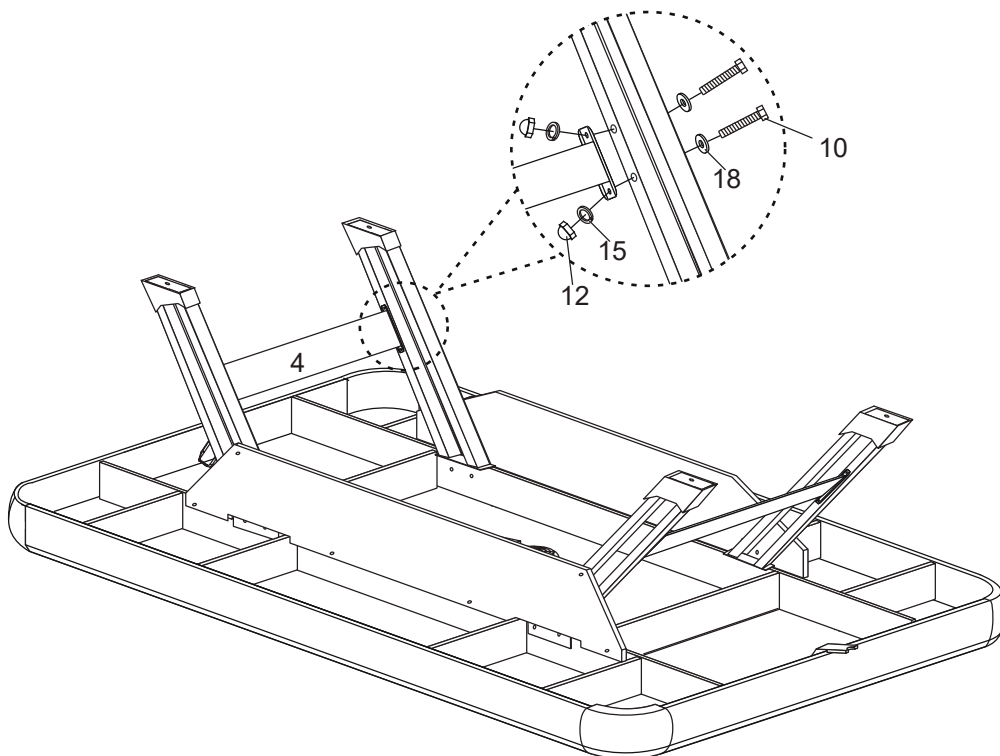

Buffalo Airhockey Glider

Item-No: 6011.012

Parts List

<p>#1</p>  <p>Main Frame 1 piece</p>	<p>#2</p>  <p>Leg A 2 pieces</p>	<p>#3</p>  <p>Leg B 2 pieces</p>	<p>#4</p>  <p>End Leg Panel 2 pieces</p>
<p>#5</p>  <p>Side Leg Panel 2 pieces</p>	<p>#6</p>  <p>Goal Box-A 2 pieces</p>	<p>#7</p>  <p>Puck Collection 2 pieces</p>	<p>#8</p>  <p>Leg Leveler 4 pieces</p>
<p>#9</p>  <p>5/16" X1-1/2" Bolt 12 pieces</p>	<p>#10</p>  <p>1/4" X2-3/4" Bolt 8 pieces</p>	<p>#11</p>  <p>P3.5X19mm Screw 8 pieces</p>	<p>#12</p>  <p>1/4" Lock Nut 12 pieces</p>
<p>#13</p>  <p>T4X32mm Screw 12 pieces</p>	<p>#14</p>  <p>T4X12mm Screw 20 pieces</p>	<p>#15</p>  <p>1/4" Spring 12 pieces</p>	<p>#16</p>  <p>5/16" Spring 12 pieces</p>
<p>#17</p>  <p>1/4" X3" Bolt 4 pieces</p>	<p>#18</p>  <p>1/4" Washer 12 pieces</p>	<p>#19</p>  <p>F4X32mm Screw 4 pieces</p>	<p>#20</p>  <p>Felt Pad 4 pieces</p>
<p>#21</p>  <p>Puck 4 pieces</p>	<p>#22</p>  <p>Electronic Scorer-A 1 piece</p>	<p>#23</p>  <p>Electronic Scorer-B 2 pieces</p>	<p>#24</p>  <p>Electronic Scorer-C 1 piece</p>

Step: 1

Step: 2

Step: 2

Step: 3

Step: 4

Step: 5

Step: 6

Step: 7