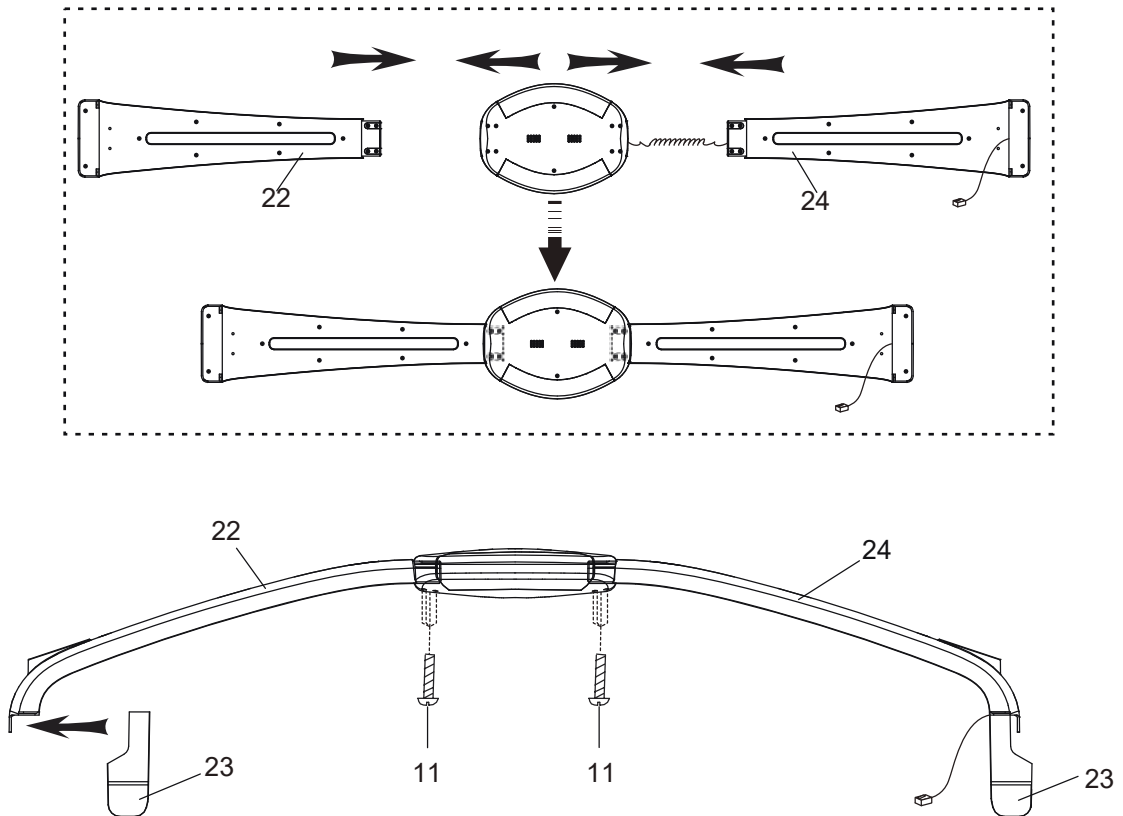

Buffalo Airhockey Glider

Item-No: 6011.012

Parts List

<p>#1</p>  <p>Main Frame 1 piece</p>	<p>#2</p>  <p>Leg A 2 pieces</p>	<p>#3</p>  <p>Leg B 2 pieces</p>	<p>#4</p>  <p>End Leg Panel 2 pieces</p>
<p>#5</p>  <p>Side Leg Panel 2 pieces</p>	<p>#6</p>  <p>Goal Box-A 2 pieces</p>	<p>#7</p>  <p>Puck Collection 2 pieces</p>	<p>#8</p>  <p>Leg Leveler 4 pieces</p>
<p>#9</p>  <p>5/16" X1-1/2" Bolt 12 pieces</p>	<p>#10</p>  <p>1/4" X2-3/4" Bolt 8 pieces</p>	<p>#11</p>  <p>P3.5X19mm Screw 8 pieces</p>	<p>#12</p>  <p>1/4" Lock Nut 12 pieces</p>
<p>#13</p>  <p>T4X32mm Screw 12 pieces</p>	<p>#14</p>  <p>T4X12mm Screw 20 pieces</p>	<p>#15</p>  <p>1/4" Spring 12 pieces</p>	<p>#16</p>  <p>5/16" Spring 12 pieces</p>
<p>#17</p>  <p>1/4" X3" Bolt 4 pieces</p>	<p>#18</p>  <p>1/4" Washer 12 pieces</p>	<p>#19</p>  <p>F4X32mm Screw 4 pieces</p>	<p>#20</p>  <p>Felt Pad 4 pieces</p>
<p>#21</p>  <p>Puck 4 pieces</p>	<p>#22</p>  <p>Electronic Scorer-A 1 piece</p>	<p>#23</p>  <p>Electronic Scorer-B 2 pieces</p>	<p>#24</p>  <p>Electronic Scorer-C 1 piece</p>

<p>#25</p>  <p>Adapter 1 piece</p>	<p>#26</p>  <p>Wrench-A 1 piece</p>	<p>#27</p>  <p>Pusher 4 pieces</p>	<p>#28</p>  <p>Wrench-B 1 piece</p>
<p>#29</p>  <p>Screw Cap 4 pieces</p>	<p>#30</p>  <p>5/16" Washer 12 pieces</p>	<p>#31</p>  <p>Leg Cap 4 pieces</p>	

Step: 1

Step: 2

Step: 2

Step: 3

Step: 4

Step: 5

Step: 6

Step: 7