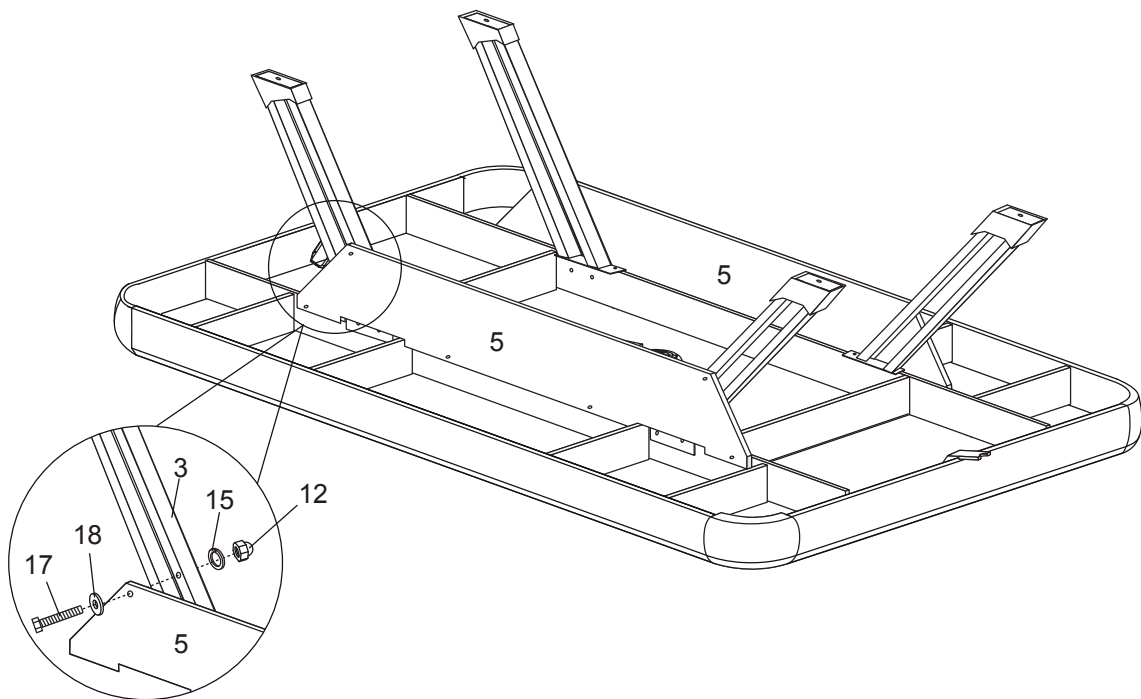

Buffalo Airhockey Glider

Item-No: 6011.012

Parts List

<p>#1</p>  <p>Main Frame 1 piece</p>	<p>#2</p>  <p>Leg A 2 pieces</p>	<p>#3</p>  <p>Leg B 2 pieces</p>	<p>#4</p>  <p>End Leg Panel 2 pieces</p>
<p>#5</p>  <p>Side Leg Panel 2 pieces</p>	<p>#6</p>  <p>Goal Box-A 2 pieces</p>	<p>#7</p>  <p>Puck Collection 2 pieces</p>	<p>#8</p>  <p>Leg Leveler 4 pieces</p>
<p>#9</p>  <p>5/16" X1-1/2" Bolt 12 pieces</p>	<p>#10</p>  <p>1/4" X2-3/4" Bolt 8 pieces</p>	<p>#11</p>  <p>P3.5X19mm Screw 8 pieces</p>	<p>#12</p>  <p>1/4" Lock Nut 12 pieces</p>
<p>#13</p>  <p>T4X32mm Screw 12 pieces</p>	<p>#14</p>  <p>T4X12mm Screw 20 pieces</p>	<p>#15</p>  <p>1/4" Spring 12 pieces</p>	<p>#16</p>  <p>5/16" Spring 12 pieces</p>
<p>#17</p>  <p>1/4" X3" Bolt 4 pieces</p>	<p>#18</p>  <p>1/4" Washer 12 pieces</p>	<p>#19</p>  <p>F4X32mm Screw 4 pieces</p>	<p>#20</p>  <p>Felt Pad 4 pieces</p>
<p>#21</p>  <p>Puck 4 pieces</p>	<p>#22</p>  <p>Electronic Scorer-A 1 piece</p>	<p>#23</p>  <p>Electronic Scorer-B 2 pieces</p>	<p>#24</p>  <p>Electronic Scorer-C 1 piece</p>

Step: 1

Step: 2

Step: 2

Step: 3

Step: 4

Step: 5

Step: 6

Step: 7