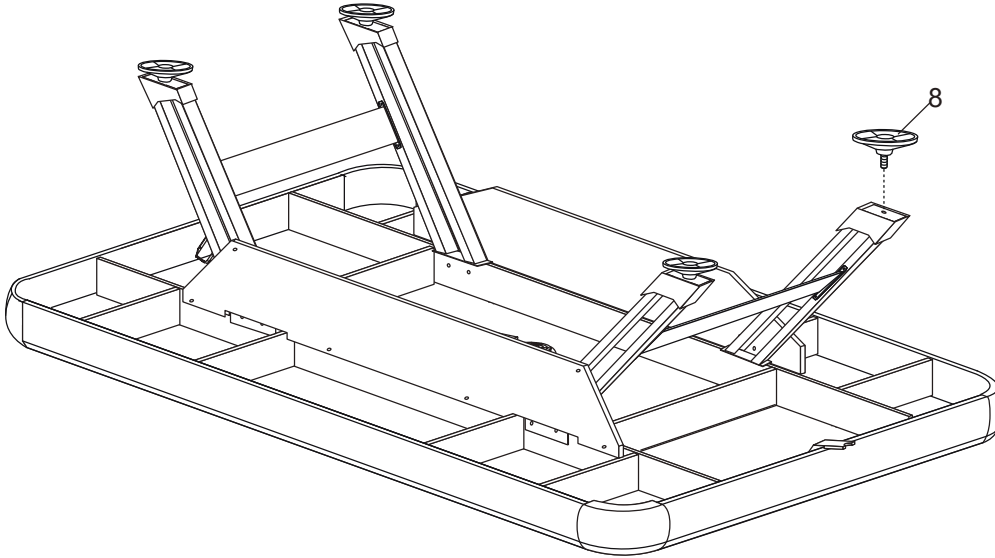

Buffalo Airhockey Glider

Item-No: 6011.012

Parts List

<p>#1</p>  <p>Main Frame 1 piece</p>	<p>#2</p>  <p>Leg A 2 pieces</p>	<p>#3</p>  <p>Leg B 2 pieces</p>	<p>#4</p>  <p>End Leg Panel 2 pieces</p>
<p>#5</p>  <p>Side Leg Panel 2 pieces</p>	<p>#6</p>  <p>Goal Box-A 2 pieces</p>	<p>#7</p>  <p>Puck Collection 2 pieces</p>	<p>#8</p>  <p>Leg Leveler 4 pieces</p>
<p>#9</p>  <p>5/16" X1-1/2" Bolt 12 pieces</p>	<p>#10</p>  <p>1/4" X2-3/4" Bolt 8 pieces</p>	<p>#11</p>  <p>P3.5X19mm Screw 8 pieces</p>	<p>#12</p>  <p>1/4" Lock Nut 12 pieces</p>
<p>#13</p>  <p>T4X32mm Screw 12 pieces</p>	<p>#14</p>  <p>T4X12mm Screw 20 pieces</p>	<p>#15</p>  <p>1/4" Spring 12 pieces</p>	<p>#16</p>  <p>5/16" Spring 12 pieces</p>
<p>#17</p>  <p>1/4" X3" Bolt 4 pieces</p>	<p>#18</p>  <p>1/4" Washer 12 pieces</p>	<p>#19</p>  <p>F4X32mm Screw 4 pieces</p>	<p>#20</p>  <p>Felt Pad 4 pieces</p>
<p>#21</p>  <p>Puck 4 pieces</p>	<p>#22</p>  <p>Electronic Scorer-A 1 piece</p>	<p>#23</p>  <p>Electronic Scorer-B 2 pieces</p>	<p>#24</p>  <p>Electronic Scorer-C 1 piece</p>

Step: 1

Step: 2

Step: 2

Step: 3

Step: 4

Step: 5

Step: 6

Step: 7