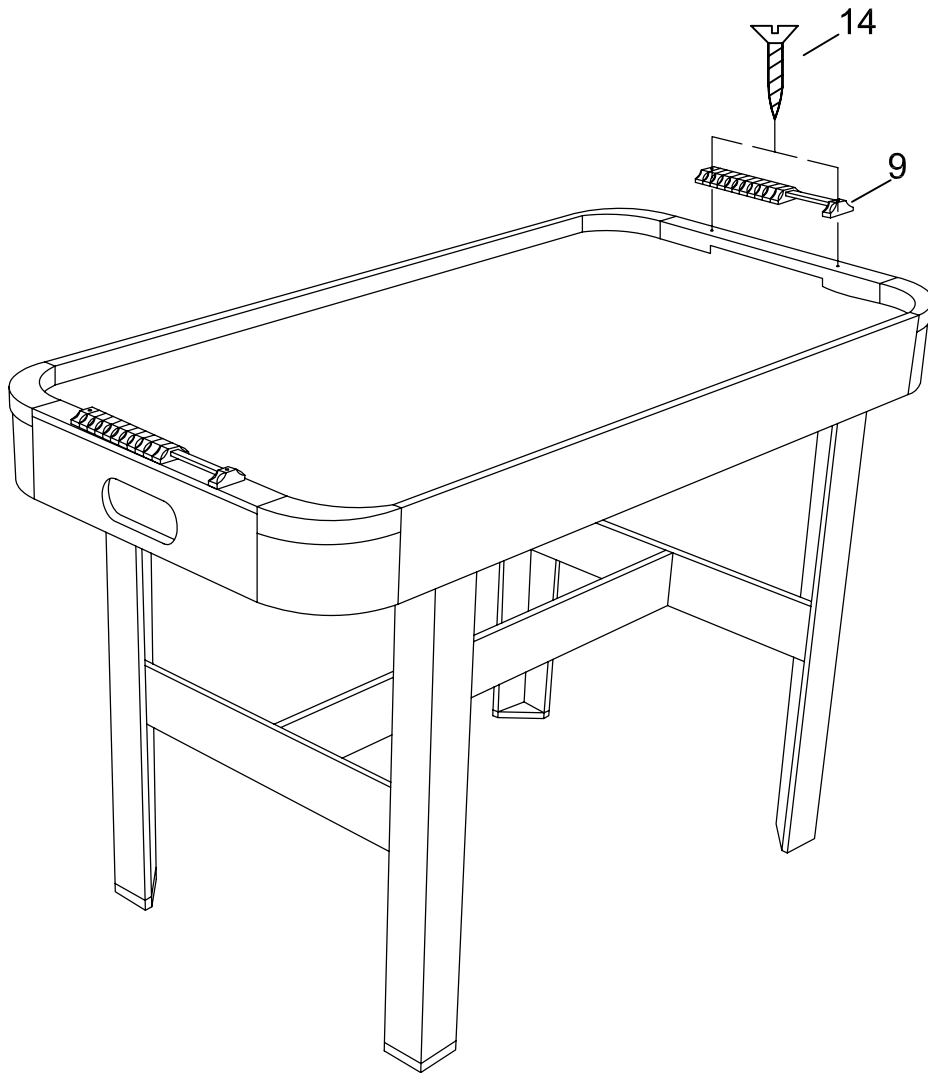

Step 2

Step 3