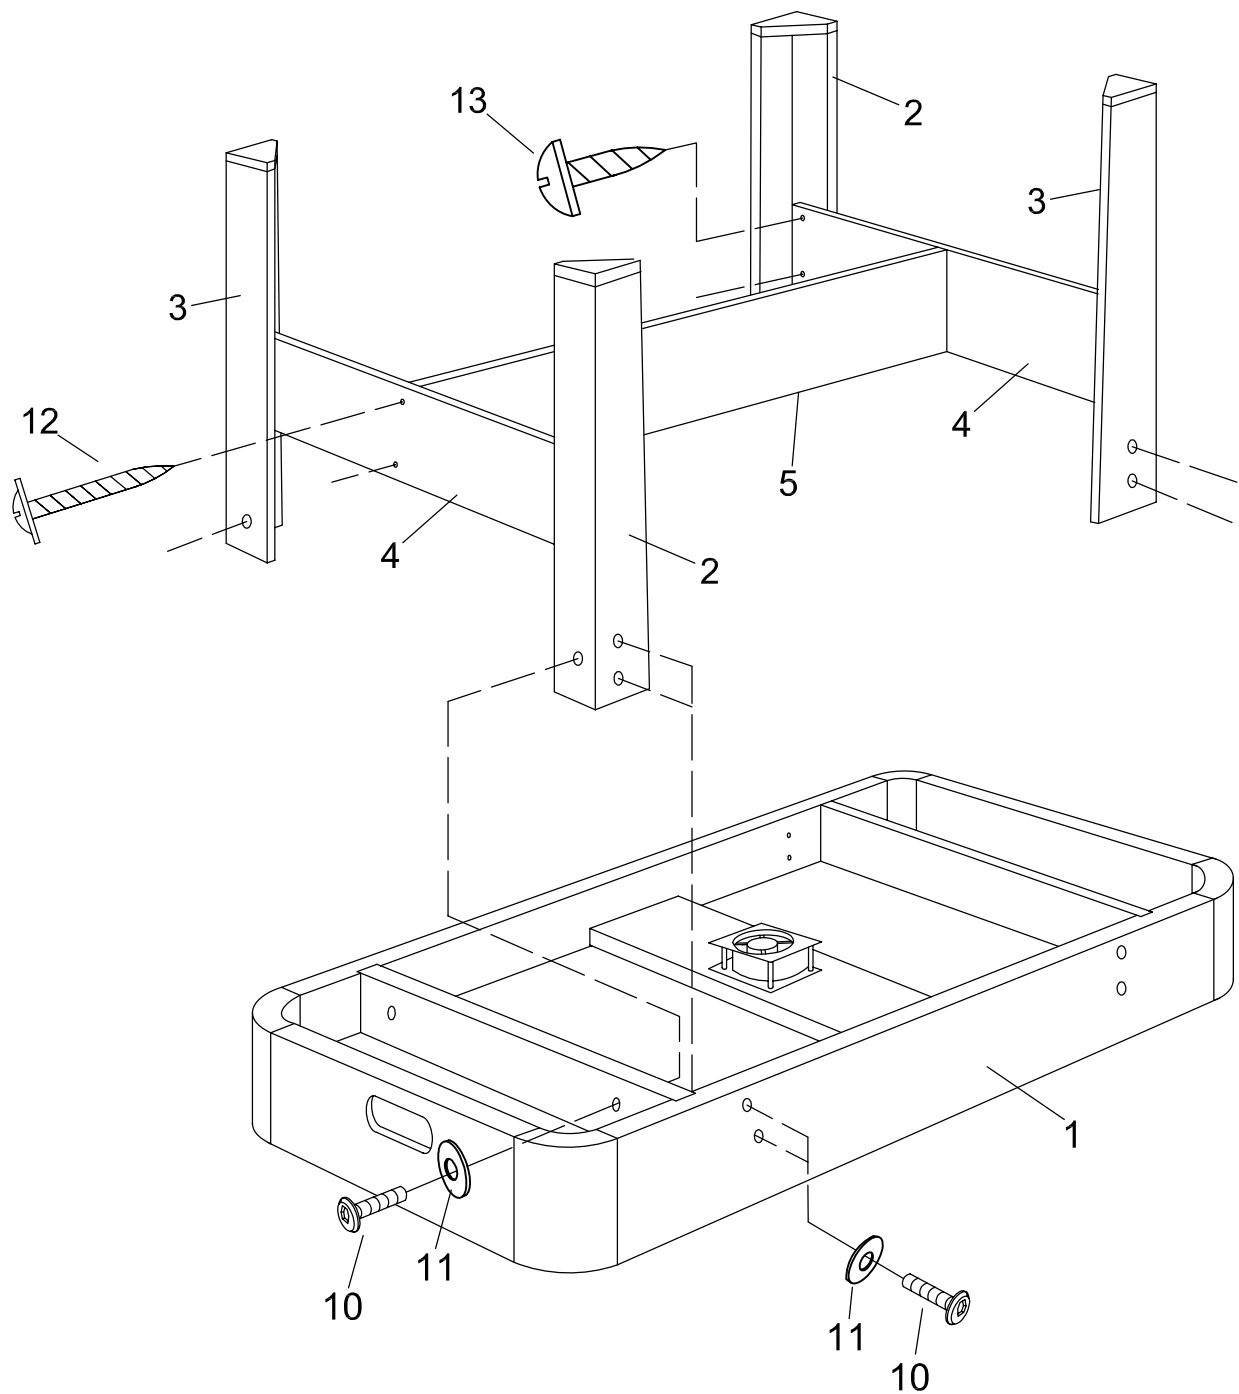

AIR HOCKEY

ITEM NO.:6011.004

PARTS LIST

<p>#1</p>  <p>Main Frame 1 piece</p>	<p>#2</p>  <p>Left leg 2 pieces</p>	<p>#3</p>  <p>Right leg 2 pieces</p>	<p>#4</p>  <p>Leg end panel 2 pieces</p>
<p>#5</p>  <p>Leg long panel 1 piece</p>	<p>#6</p>  <p>Pusher 2 pieces</p>	<p>#7</p>  <p>Pusher felt sticker 2 pieces</p>	<p>#8</p>  <p>Round puck 2 pieces</p>
<p>#9</p>  <p>Slide scorer 2 pieces</p>	<p>#10</p>  <p>1/4" x 1" Bolt 12 pieces</p>	<p>#11</p>  <p>1/4" Washer 12 pieces</p>	<p>#12</p>  <p>8# x 2" Screw 4 pieces</p>
<p>#13</p>  <p>T4 x 3/4" Screw 8 pieces</p>	<p>#14</p>  <p>F4 x 1" Screw 4 pieces</p>	<p>#15</p>  <p>4mm Allen Key 1 piece</p>	

Assembly Instructions

Step 1

Step 2

Step 3