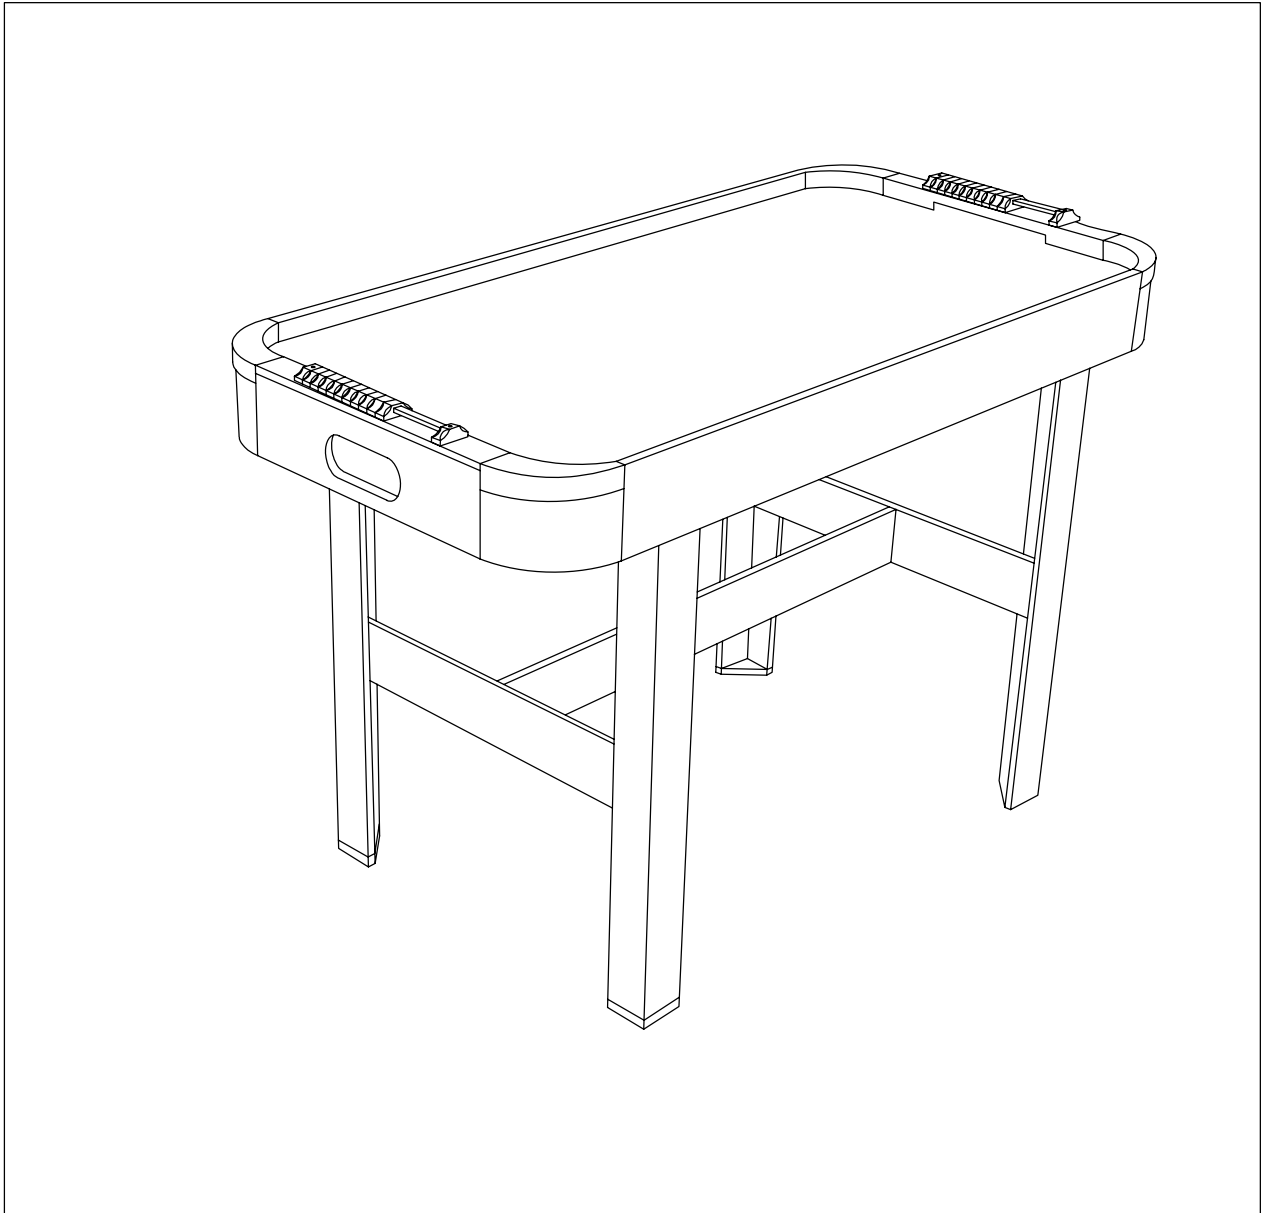

AIR HOCKEY

ITEM NO.:6011.004

PARTS LIST

<p>#1</p>  <p>Main Frame 1 piece</p>	<p>#2</p>  <p>Left leg 2 pieces</p>	<p>#3</p>  <p>Right leg 2 pieces</p>	<p>#4</p>  <p>Leg end panel 2 pieces</p>
<p>#5</p>  <p>Leg long panel 1 piece</p>	<p>#6</p>  <p>Pusher 2 pieces</p>	<p>#7</p>  <p>Pusher felt sticker 2 pieces</p>	<p>#8</p>  <p>Round puck 2 pieces</p>
<p>#9</p>  <p>Slide scorer 2 pieces</p>	<p>#10</p>  <p>1/4" x 1" Bolt 12 pieces</p>	<p>#11</p>  <p>1/4" Washer 12 pieces</p>	<p>#12</p>  <p>8# x 2" Screw 4 pieces</p>
<p>#13</p>  <p>T4 x 3/4" Screw 8 pieces</p>	<p>#14</p>  <p>F4 x 1" Screw 4 pieces</p>	<p>#15</p>  <p>4mm Allen Key 1 piece</p>	